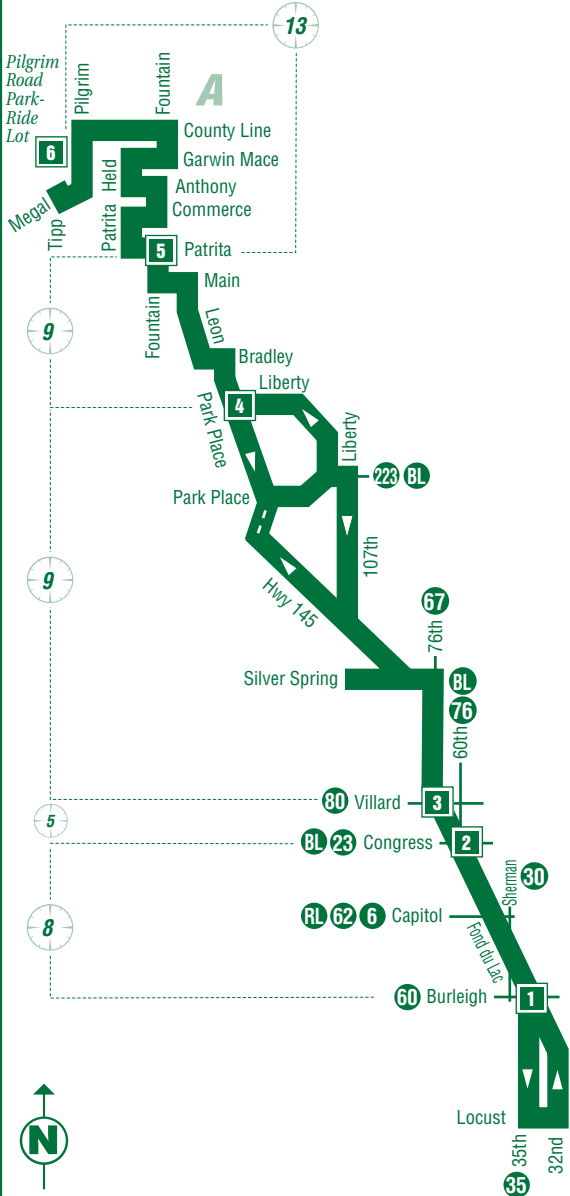

 **279**

DESTINATIONS:

A Menomonee Falls Industrial Park

 TIME POINT

 CONNECTING ROUTE

 RUNNING TIME (MIN.)

081114

MAP NOT TO SCALE

NOTES: Boldface times are AM.

E = Leaves from Fond du Lac & 32nd 1 minute before time shown.

L = Arrives at Fond du Lac & 32nd 2 minutes after time shown.

WESTBOUND SATURDAYS

Fond du Lac @ 35th	Fond du Lac @ Congress	Fond du Lac @ Villard	Park Place @ Liberty	Patricia @ Fountain	Pilgrim Road Park-Ride Lot
16 1	2503 2	987 3	7483 4	2718 5	7901 6
4:10	4:18	4:23	4:32	4:41	4:54
4:58	5:06	5:11	5:20	5:29	5:42
5:46E	5:54	5:59	6:08	6:17	6:30
6:34E	6:42	6:47	6:56	7:05	7:18
10:22	10:30	10:35	10:44	10:53	11:06
1:22	1:30	1:35	1:44	1:53	2:06
2:22	2:30	2:35	2:44	2:53	3:06
3:58E	4:06	4:11	4:20	4:29	4:42
			5:10	5:19	5:32
6:26E	6:34	6:39	6:48	6:57	7:10

EASTBOUND SATURDAYS

Pilgrim Road Park-Ride Lot	Patricia @ Fountain	Park Place @ Liberty	Fond du Lac @ Villard	Fond du Lac @ Congress	Fond du Lac @ 35th
7901 6	2695 5	7483 4	988 3	49 2	53 1
4:58	5:08	5:18	5:27	5:31	5:39L
5:46	5:56	6:06	6:15	6:19	6:27L
6:34	6:44	6:54	7:03	7:07	7:15
7:22	7:32	7:42	7:51	7:55	8:03
11:10	11:20	11:30	11:39	11:43	11:51
2:10	2:20	2:30	2:39	2:43	2:51
3:10	3:20	3:30	3:39	3:43	3:51L
4:46	4:56	5:06			
5:36	5:46	5:56	6:05	6:09	6:17L
7:16	7:26	7:36	7:45	7:49	7:57

NOTES: Boldface times are PM.

E = Leaves from Fond du Lac & 32nd 1 minute before time shown.

L = Arrives at Fond du Lac & 32nd 2 minutes after time shown.

To read our Title VI policy regarding passenger rights and to learn how to make a complaint, please see information in MCTS's Transit Guide (overall system map) or go to RideMCTS.com.