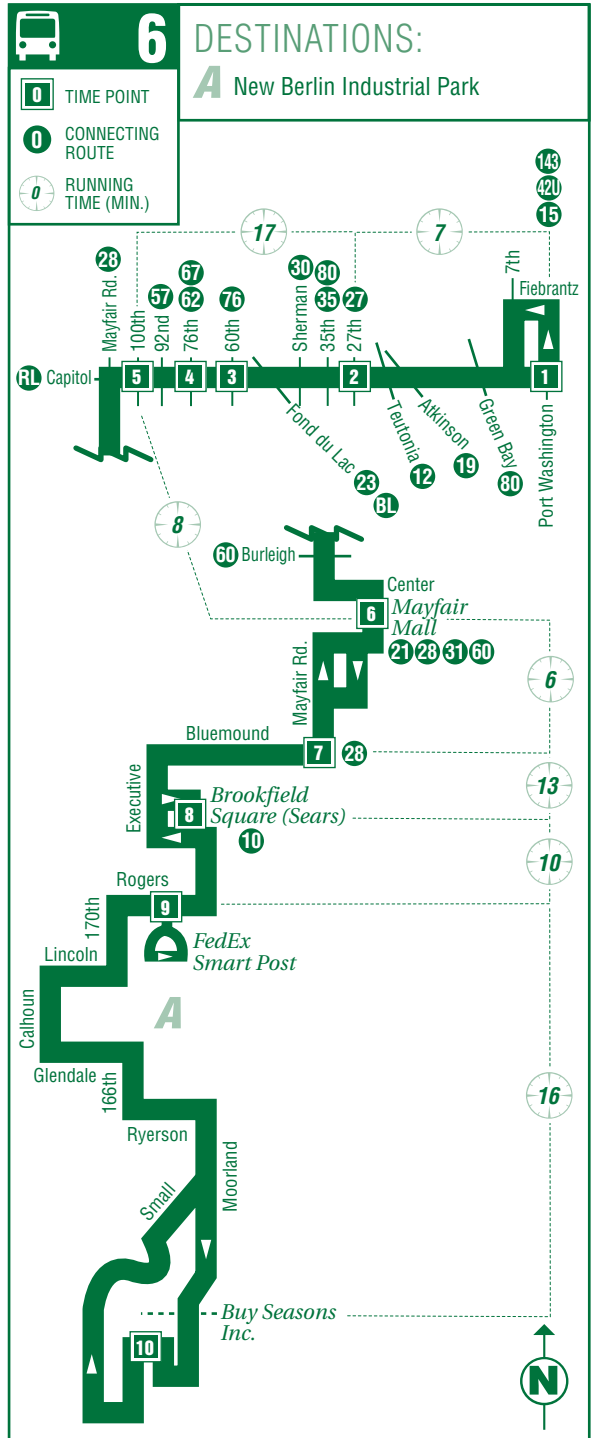

NOTES: Boldface times are PM.
A = Leaves Brookfield Square 8:25 am to service New Berlin Industrial Park. Operates South via Moorland to Ryerson, 166th, Glendale, Calhoun, Lincoln, 170th. Arrives FedEx-New Berlin 8:43 am.

EASTBOUND WEEKDAYS

Buy Seasons	FedEx New Berlin	Brookfield Square	Bluemoor @ Hwy. 100	Mayfair Mall	Capitol @ 100th	Capitol @ 76th	Capitol @ 60th	Capitol @ 27th	Port Washington @ Capitol
9010 10	8242 9	540 8	4164 7	7723 6	6003 5	6015 4	6023 3	3051 2	8345 1
4:18	4:34	4:44	4:58	5:03	5:11	5:16	5:20	5:28	5:35
7:55	8:11	8:21	8:35	8:40	8:48	8:53	8:57	9:05	9:12
10:43	10:59	11:09	11:23	11:28	11:36	11:41	11:45	11:55	12:02
2:47	3:03	3:13	3:27	3:32	3:40	3:45	3:49	3:59	4:06
5:25	5:41	5:51	6:05	6:10	6:18	6:23	6:27	6:37	6:44
7:18	7:34	7:44	7:58	8:03	8:11	8:16	8:20	8:30	8:37
11:50	12:06	12:16	12:30	12:35	12:43	12:47	12:51	1:00	1:06
2:07B	2:23B	2:33B	2:47B	2:52B	3:00B	3:04B	3:08B	3:17B	3:23B

NOTES: Boldface times are PM.
A = Leaves Brookfield Square 8:25 am to service New Berlin Industrial Park. Operates South via Moorland to Ryerson, 166th, Glendale, Calhoun, Lincoln, 170th. Arrives FedEx-New Berlin 8:43 am.
B = This trip operates September 1st to October 31st only.

To read our Title VI policy regarding passenger rights and to learn how to make a complaint, please see information in MCTS's Transit Guide (overall system map) or go to RideMCTS.com.

6

New Berlin Industrial Park Express

Serving:
NEW BERLIN INDUSTRIAL PARK

Service Hours:
Weekdays
2:55 AM - 3:23 AM
Saturdays
2:56 AM - 1:06 AM
Sundays Holidays*
2:56 AM - 1:05 AM

NEW
Sponsored by MICAH / Black Health Coalition of Wisconsin

For additional route, schedule and fare information, call the BusLine:
414-344-6711
www.RideMCTS.com

*Holidays are:
New Year's Day
Memorial Day
Fourth of July
Labor Day
Thanksgiving
Christmas

Effective Date:
August 24, 2014

Service Hours:
Weekdays
2:55 AM - 3:23 AM
Saturdays
2:56 AM - 1:06 AM
Sundays Holidays*
2:56 AM - 1:05 AM